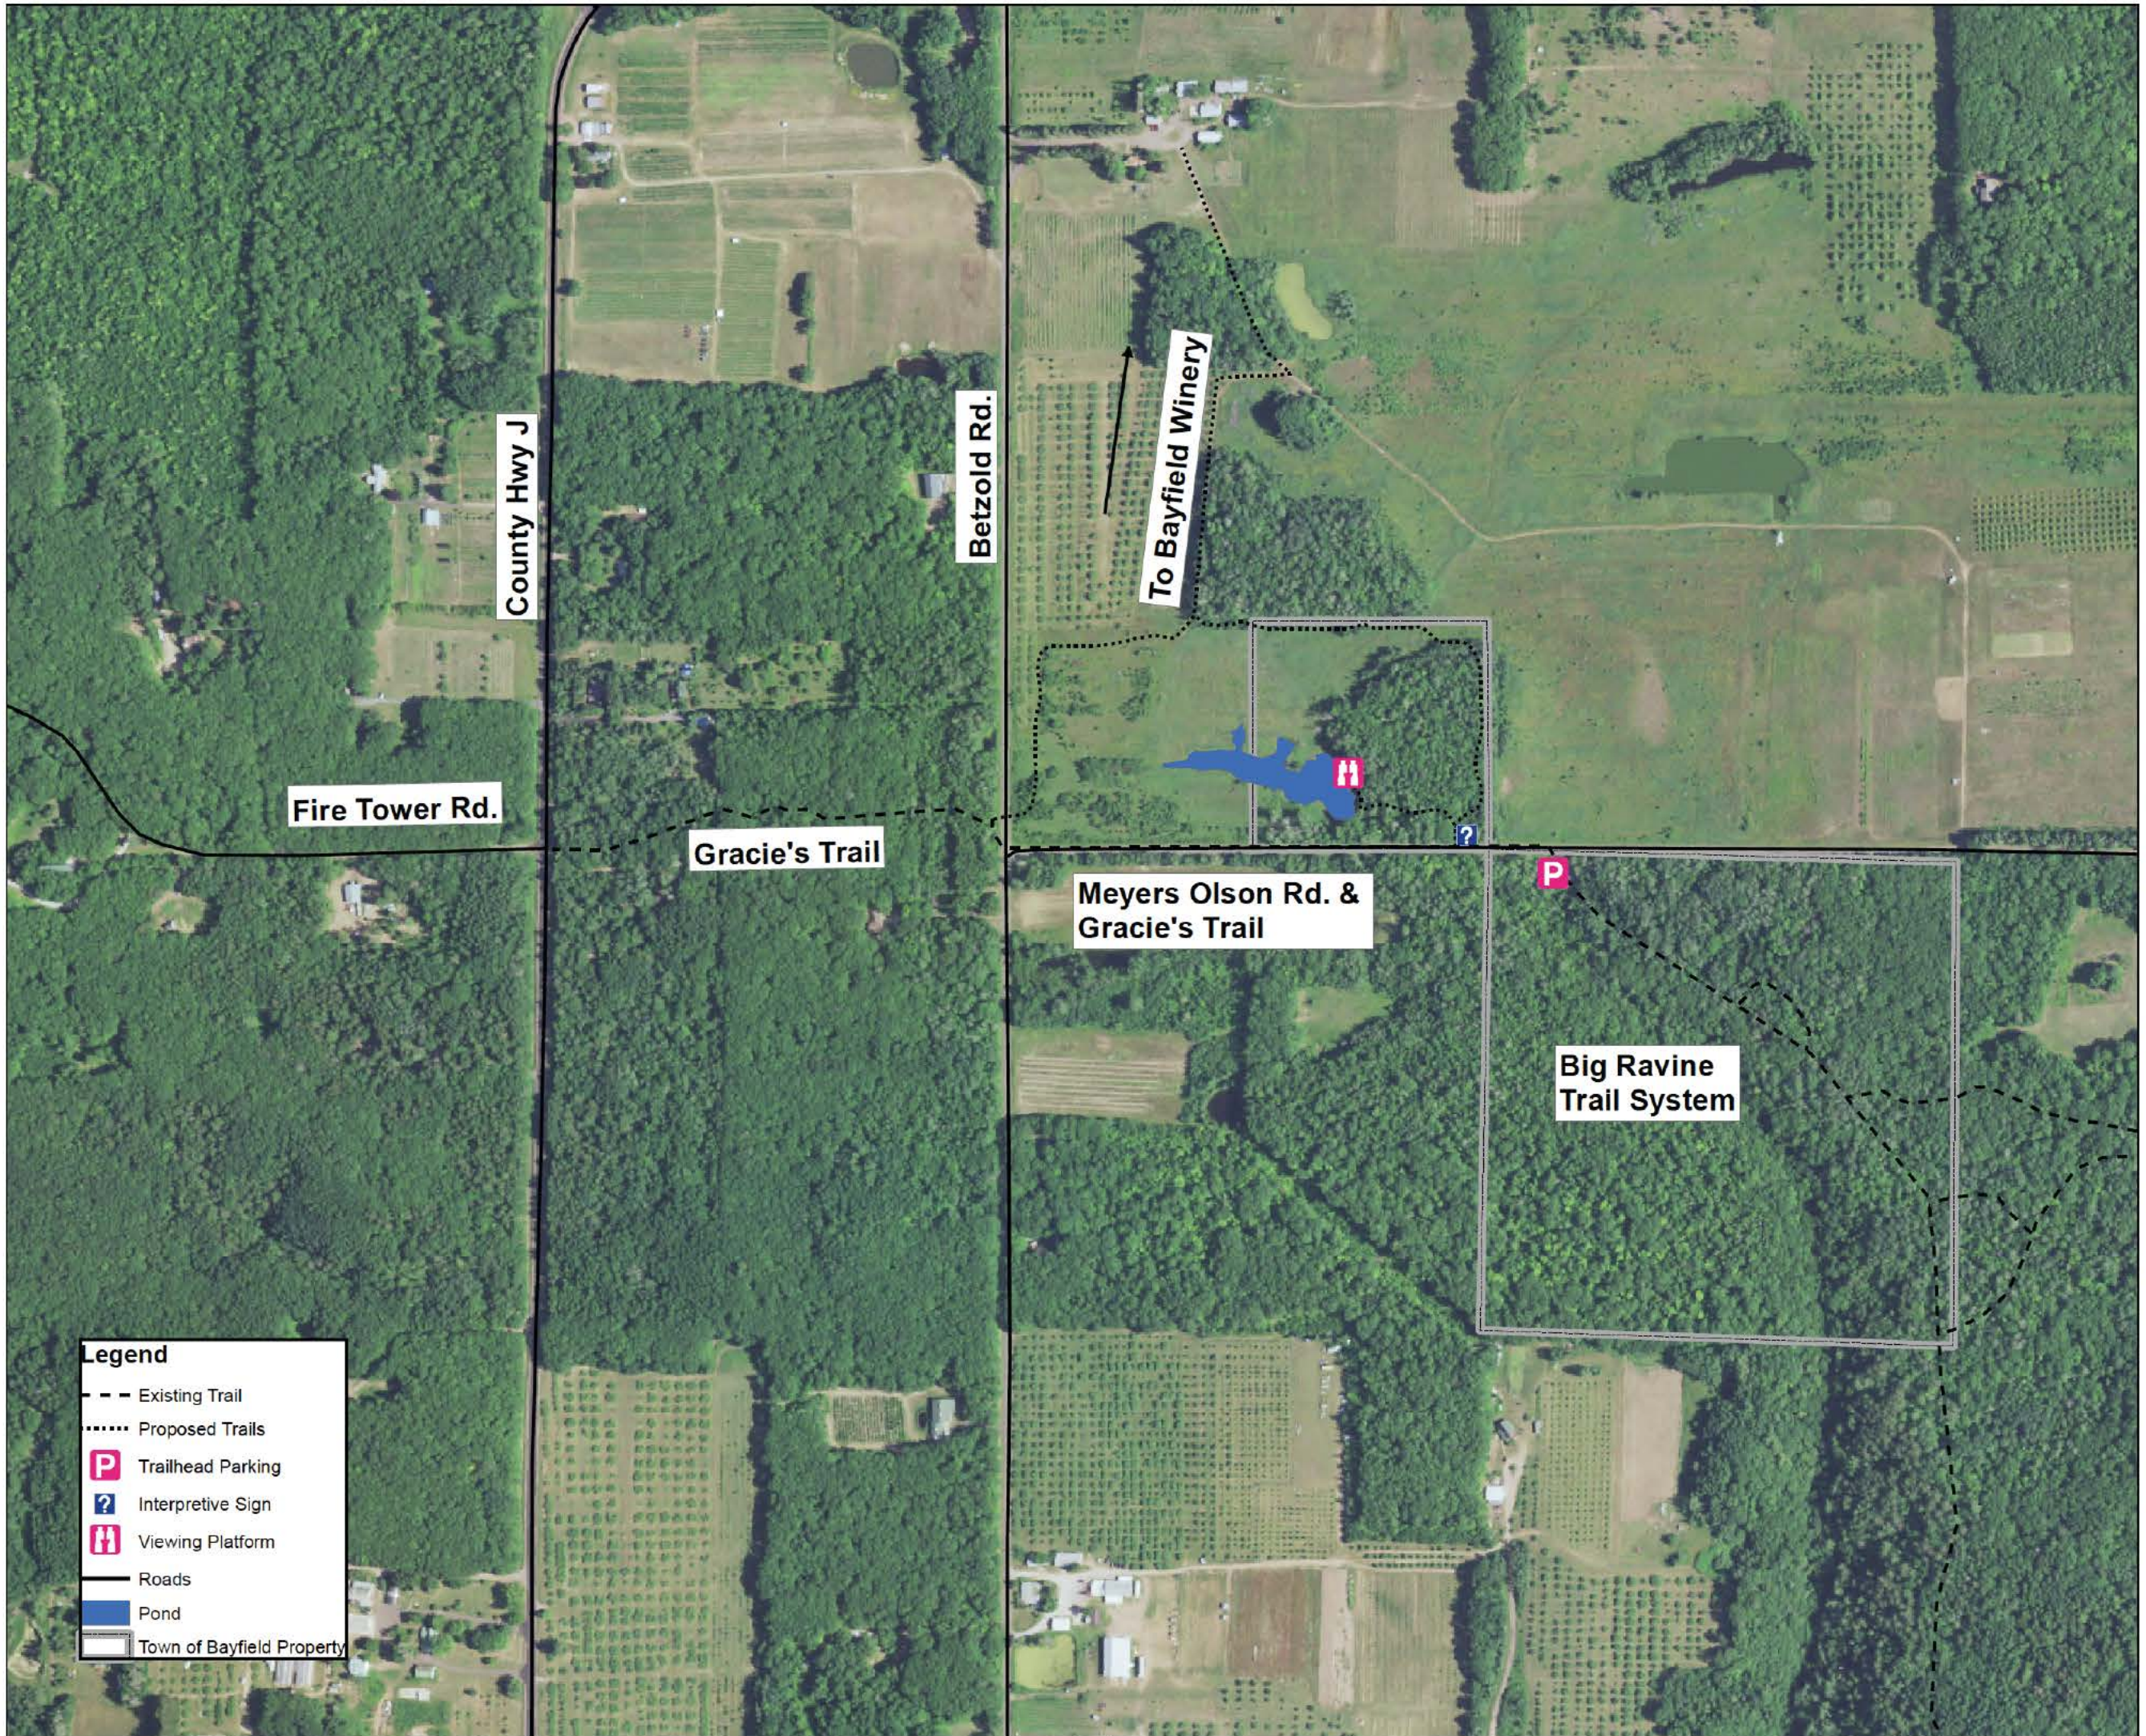

# Big Ravine Headwaters Existing and Proposed Trail System

**Legend**

- - - Existing Trail
- ..... Proposed Trails
- P Trailhead Parking
- ? Interpretive Sign
- H Viewing Platform
- Roads
- Pond
- ▭ Town of Bayfield Property