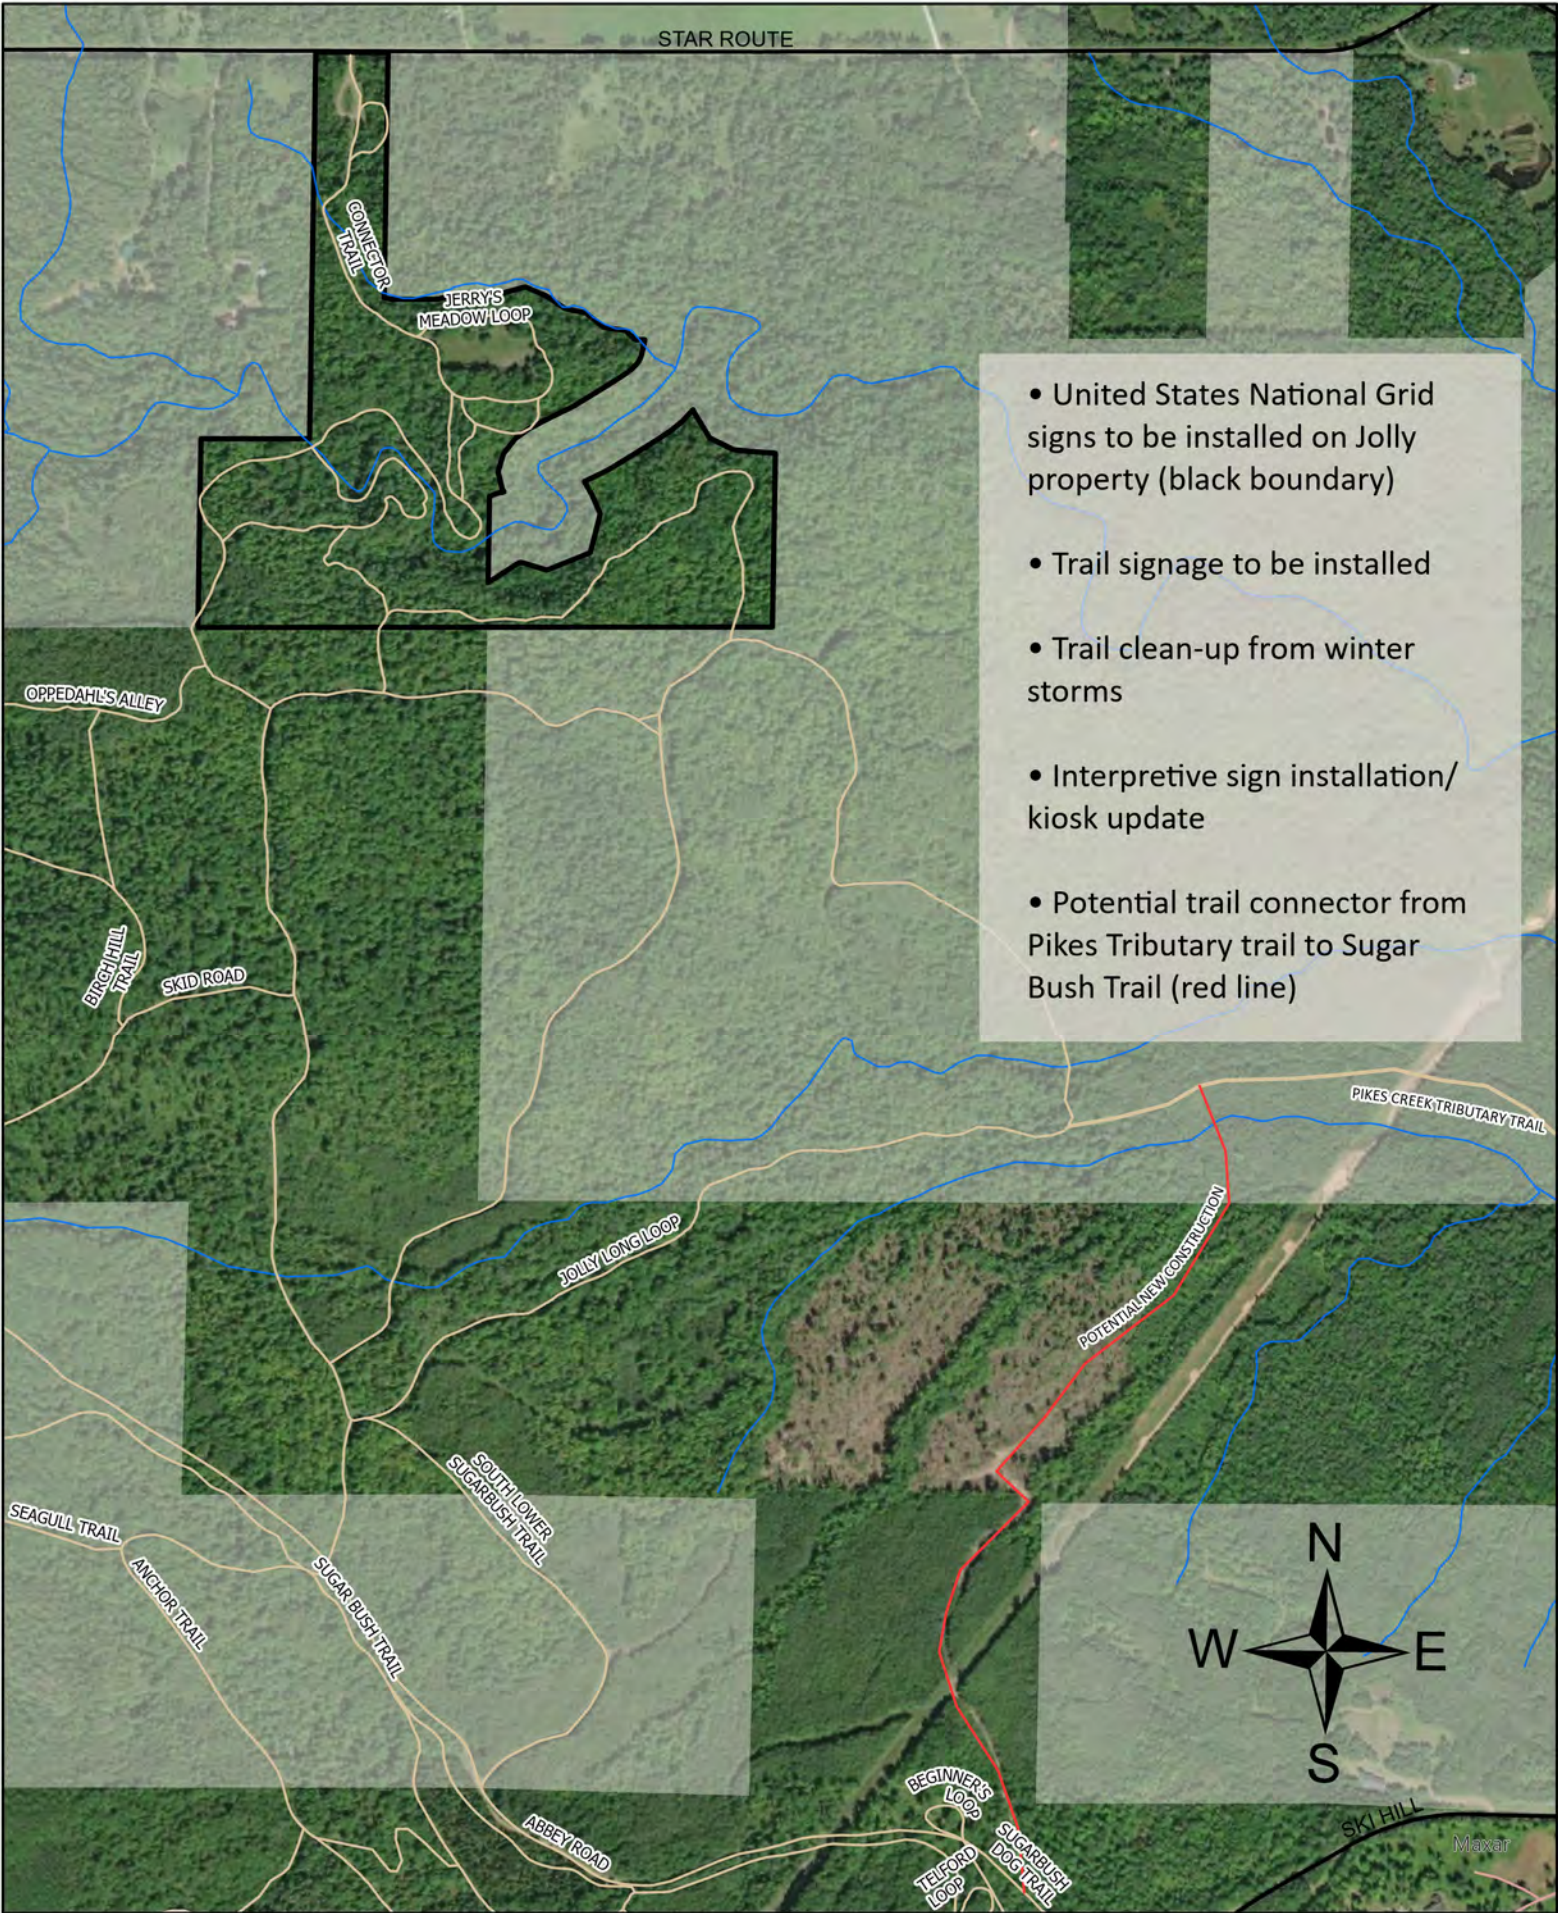

2023 Jolly Projects

- United States National Grid signs to be installed on Jolly property (black boundary)
- Trail signage to be installed
- Trail clean-up from winter storms
- Interpretive sign installation/ kiosk update
- Potential trail connector from Pikes Tributary trail to Sugar Bush Trail (red line)